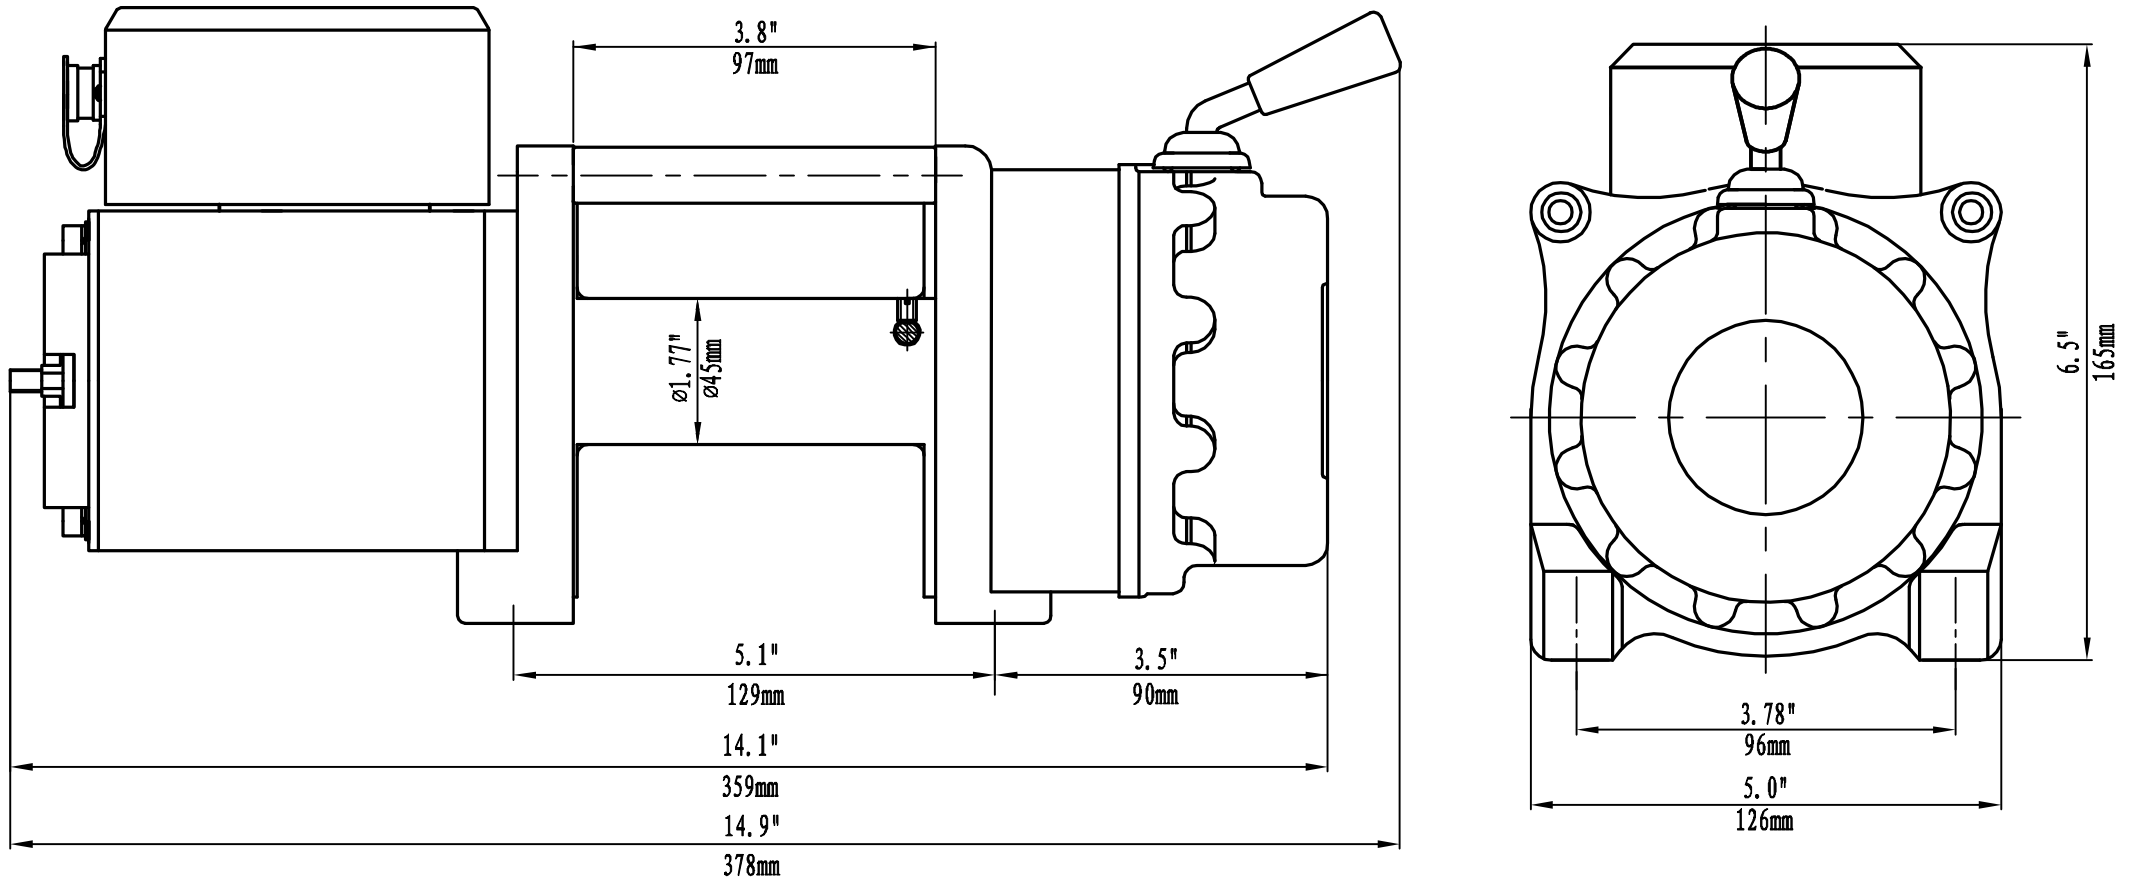

C4 500 EWX TECHNICAL DIAGRAM

VALUE WITHOUT COMPROMISE