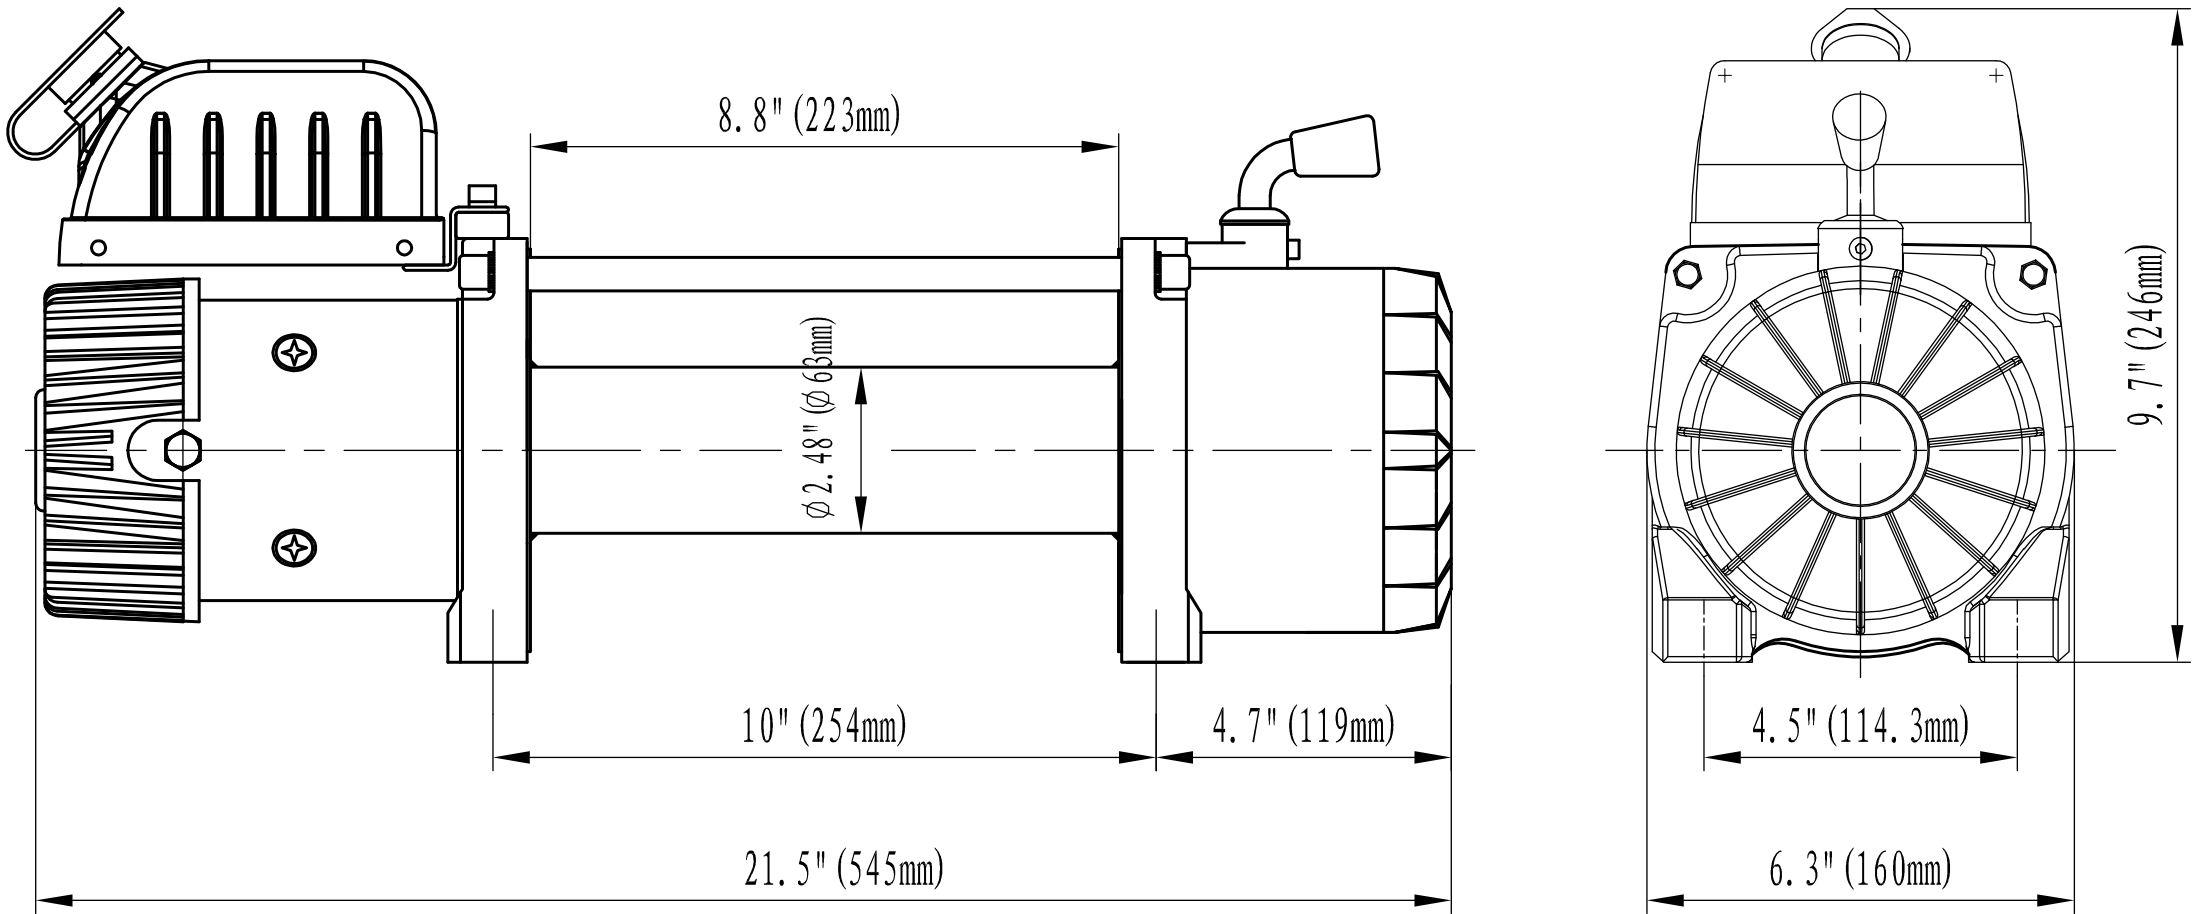

C8000 / 10000 EWX TECHNICAL DIAGRAM

VALUE WITHOUT COMPROMISE