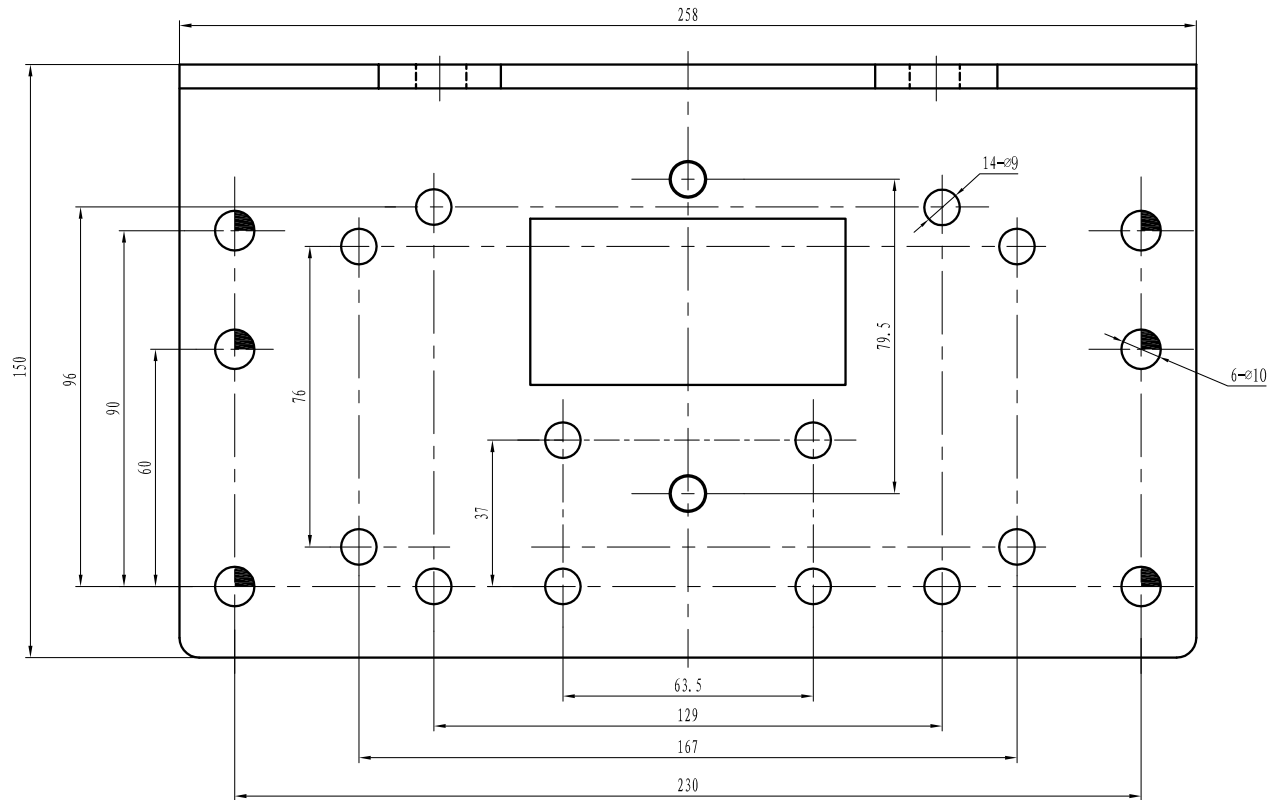

4500 NINJA INSTALLATION PLATE

VALUE WITHOUT COMPROMISE