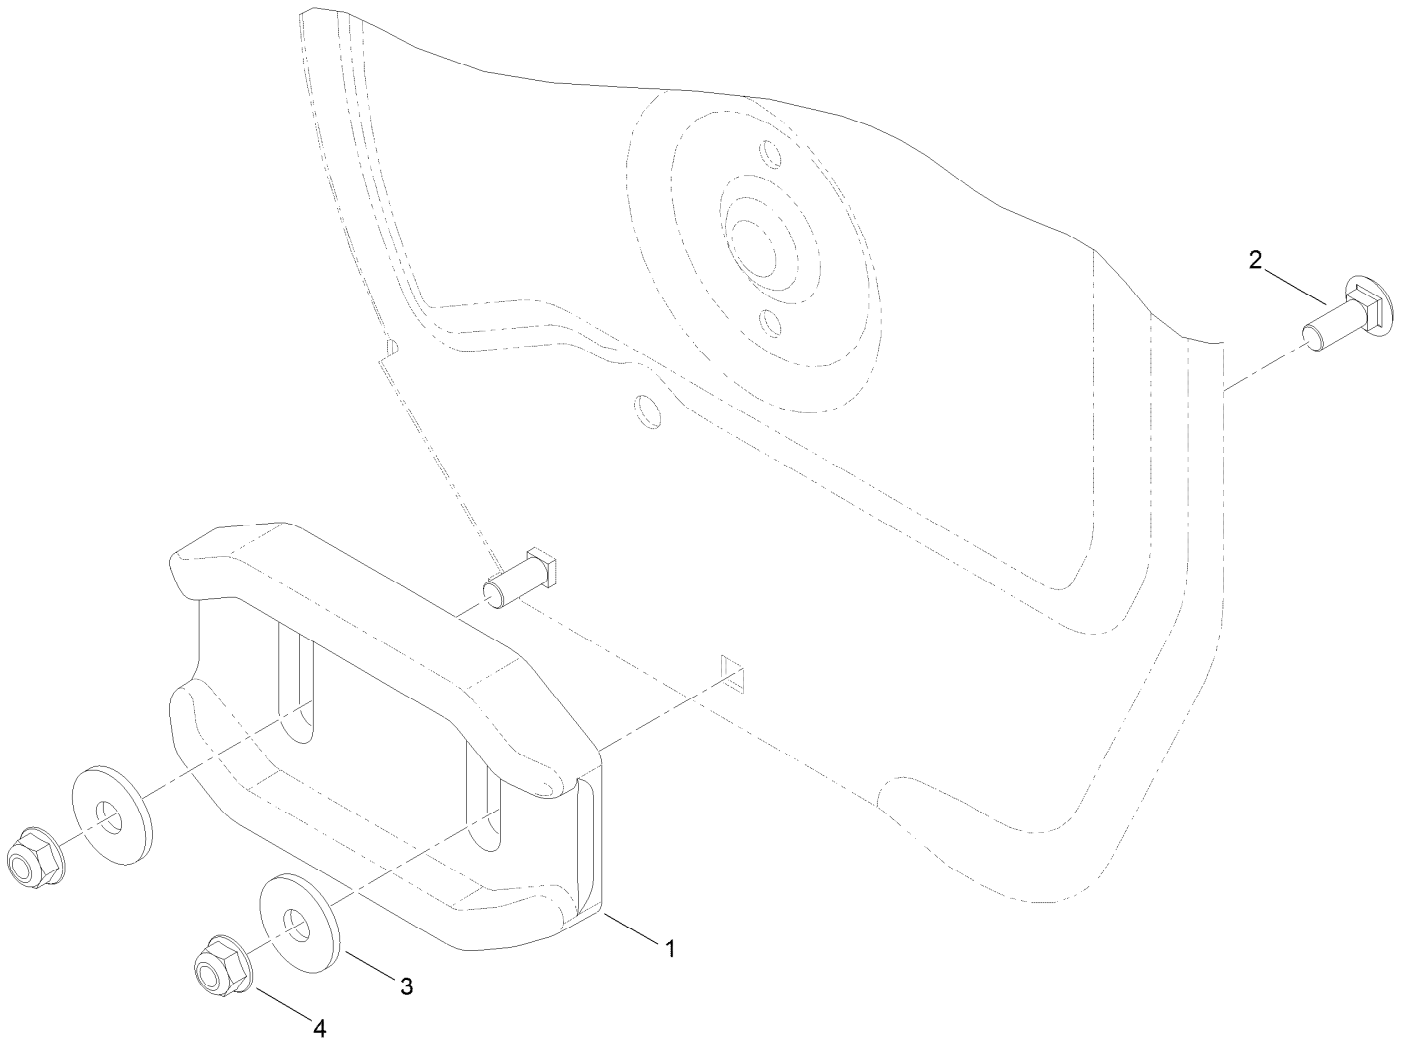

Count on it.

Parts Catalog

Heavy-Duty Skid Kit

Power Max Snowthrower

Model No. 38212

Heavy-Duty Skid Assembly

<i>Ref.</i>	<i>Part Number</i>	<i>Qty.</i>	<i>Description</i>
1	120-3098-03	2	Skid
2	3230-16	4	Screw-CARR
3	52-2861	4	Washer
4	104-8300	4	Nut-Flange, NI