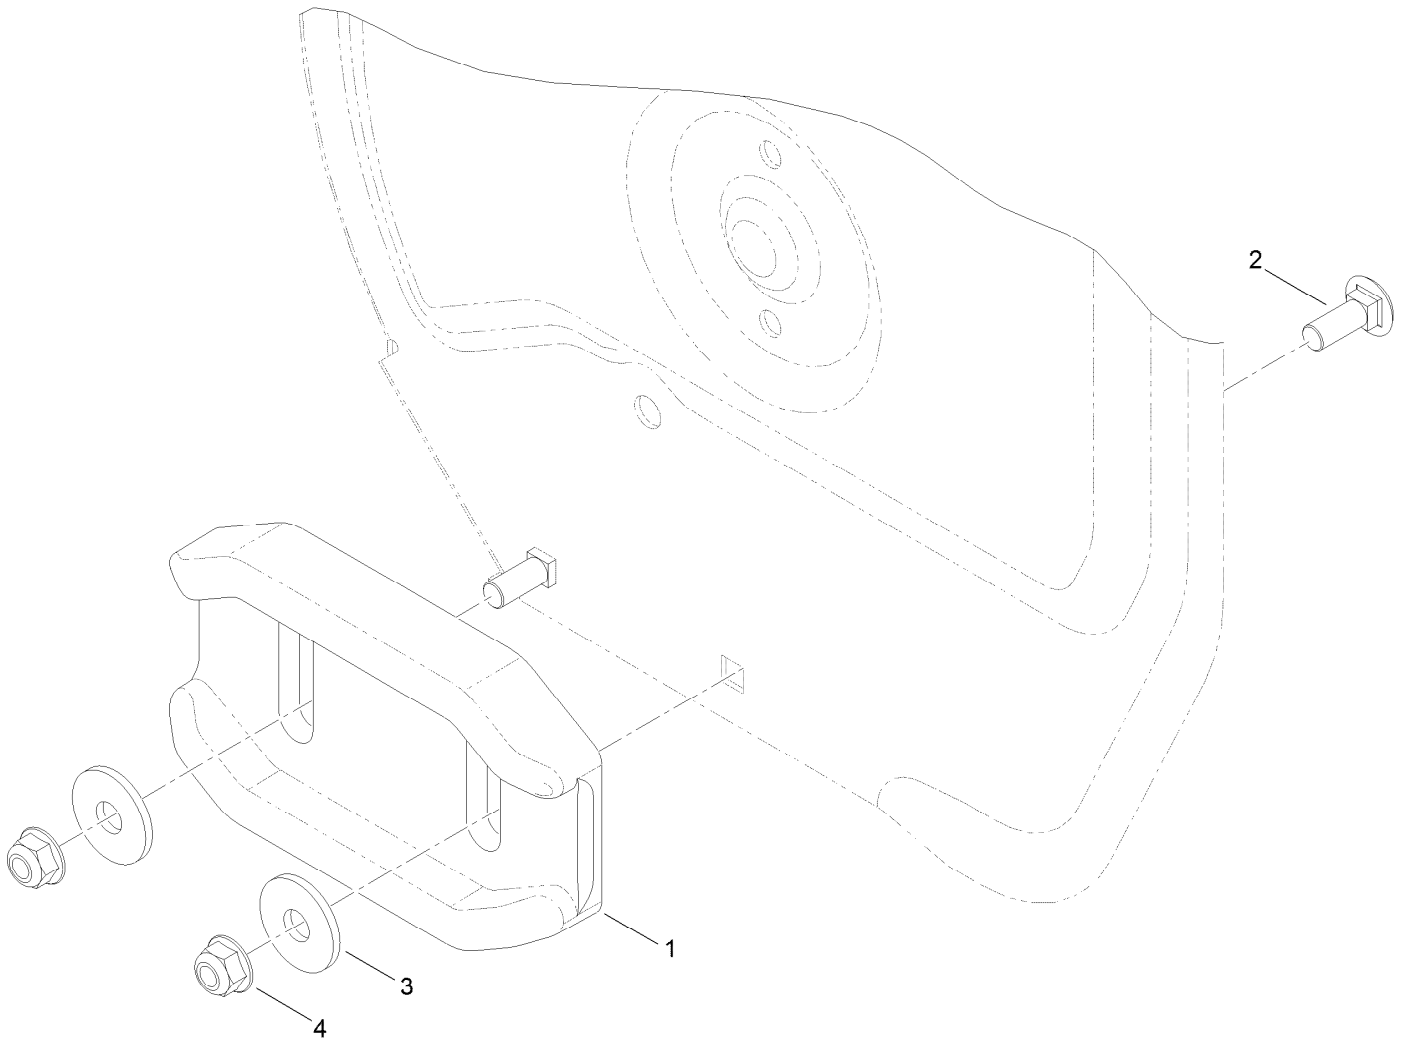

Count on it.

Parts Catalog

Heavy-Duty Skid Kit

Power Max Snowthrower

Model No. 38212

Heavy-Duty Skid Assembly

| <i>Ref.</i> | <i>Part Number</i> | <i>Qty.</i> | <i>Description</i> |
|-------------|--------------------|-------------|--------------------|
| 1 | 120-3098-03 | 2 | Skid |
| 2 | 3230-16 | 4 | Screw-CARR |
| 3 | 52-2861 | 4 | Washer |
| 4 | 104-8300 | 4 | Nut-Flange, NI |